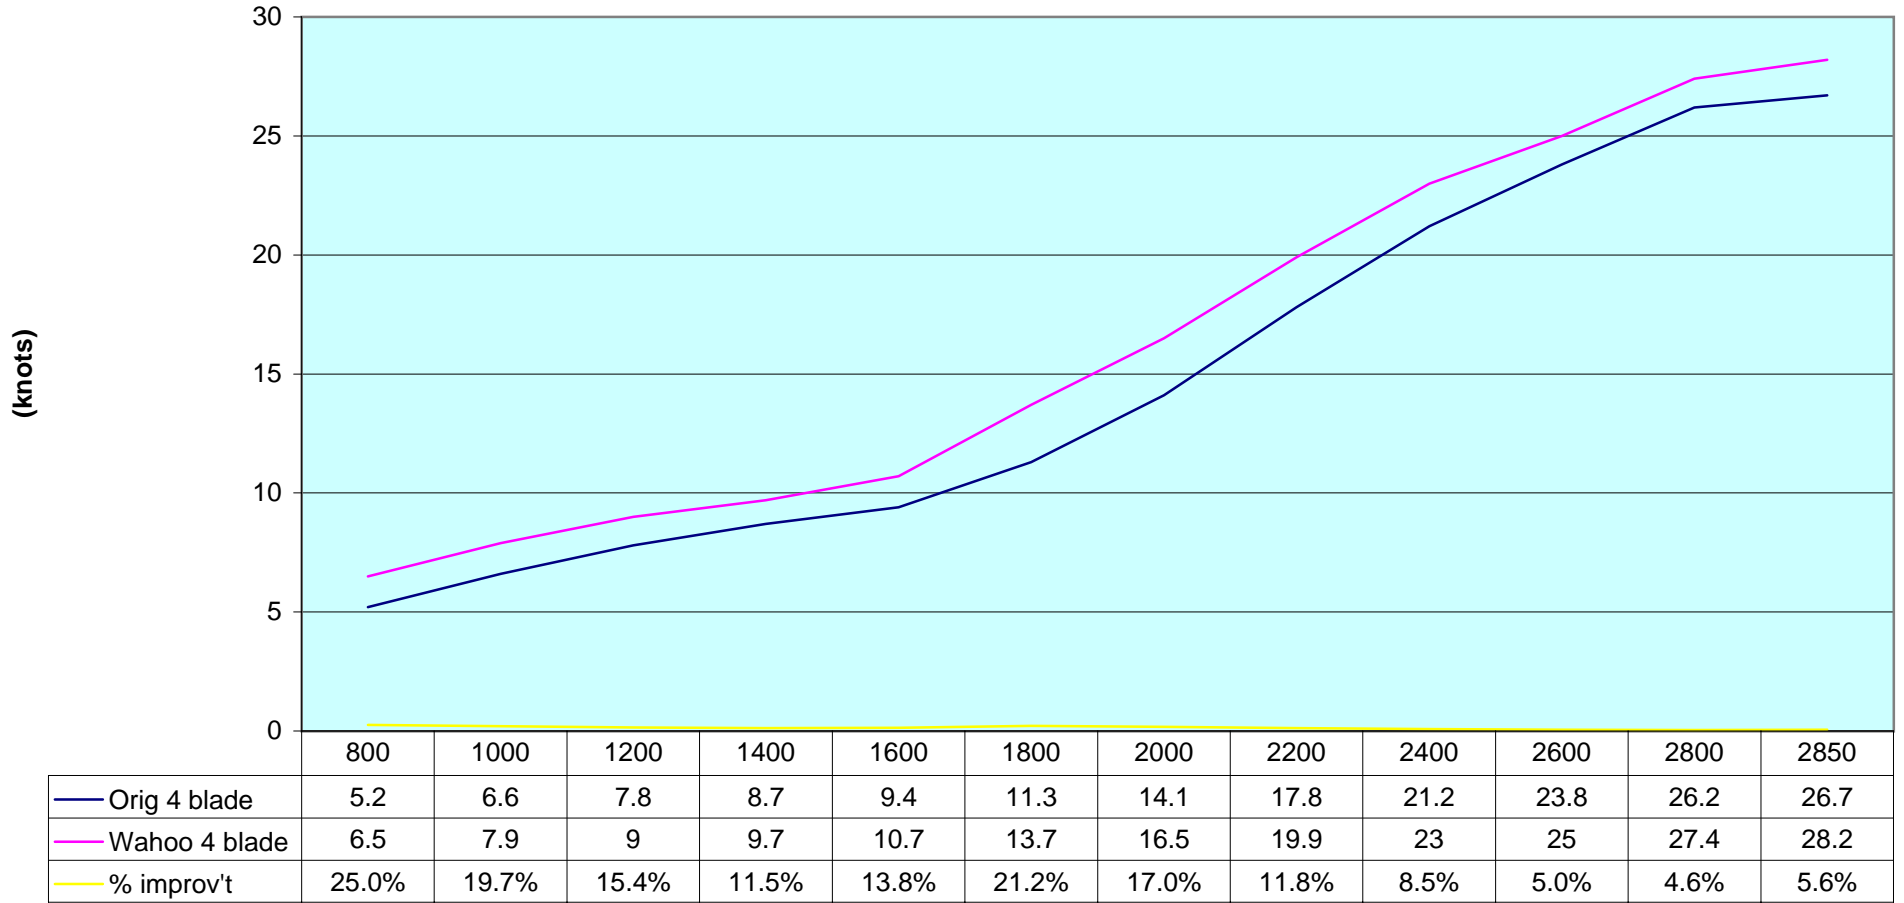

## Henleys Wahoo Propeller & Riviera Standard Propeller - Speed Comparison

Vessel: Riviera 4000 Boat #37

Date: 31 July 2003

**Speed Comparison at Engine RPM**